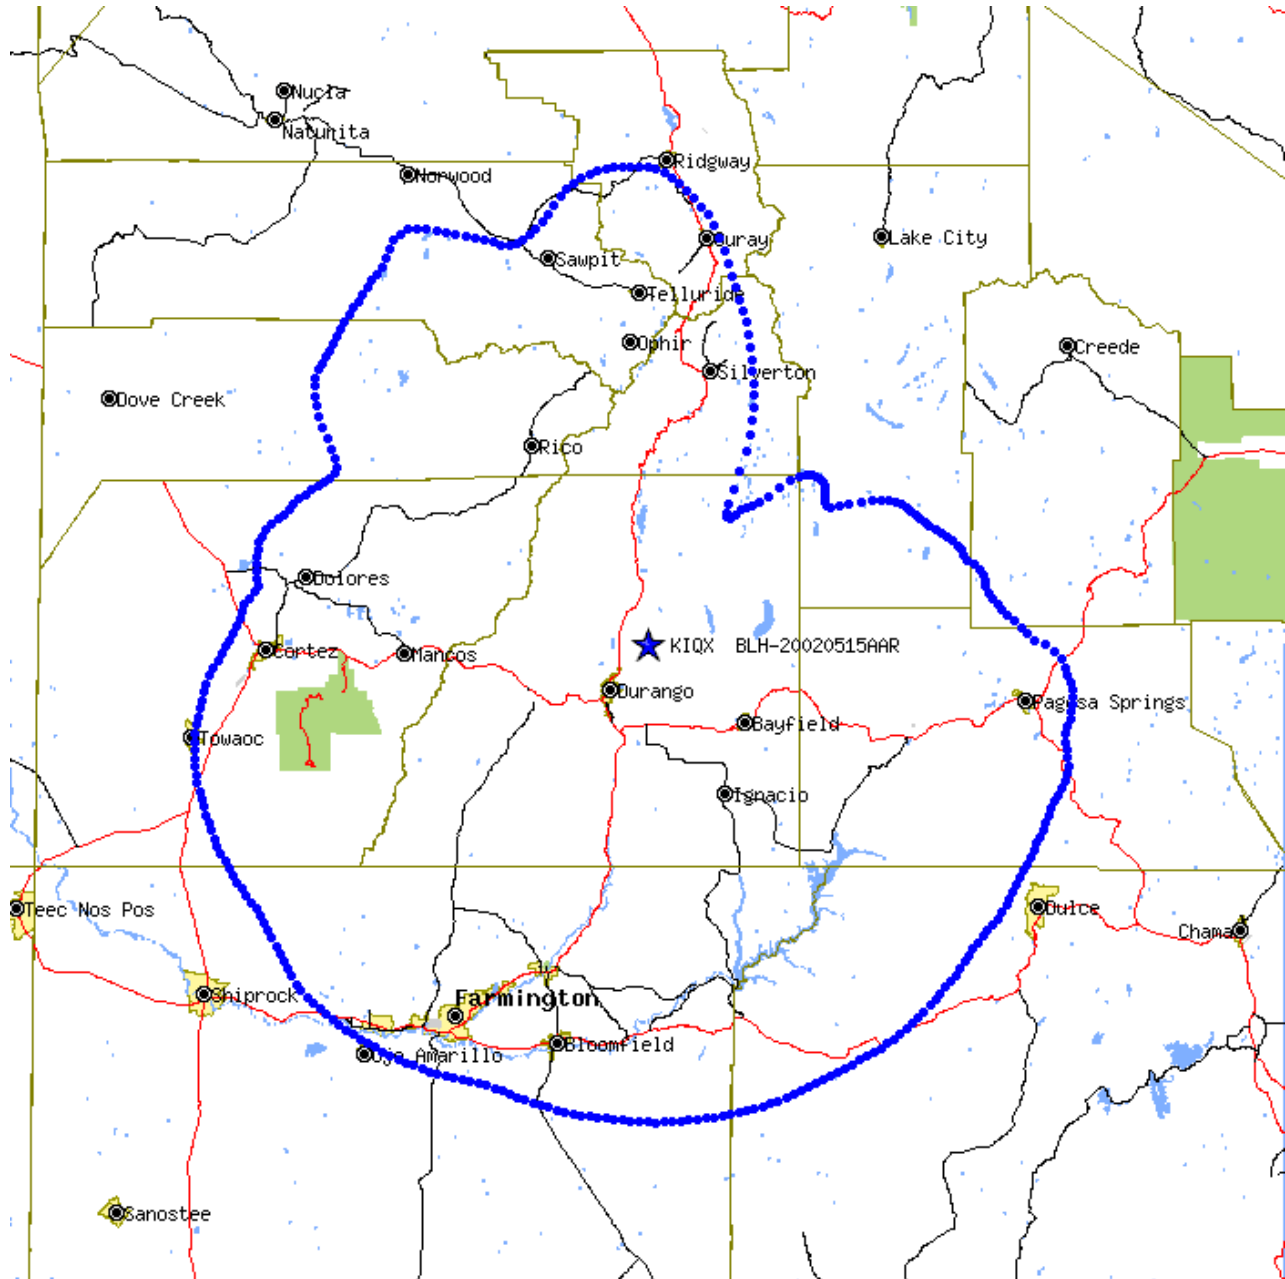

Audio and Video Divisions

FM and TV Service Contour Maps

(202)-418-2700

[FCC > MB > Audio Division - Video Division](#)

[FM Query](#)

[TV Query](#)

[FCC site map](#)

Service Area on a Tiger Census Map

[General Information about the FM and TV Service Area Maps](#)

[FCC Home](#) | [Search](#) | [Updates](#) | [E-Filing](#) | [Initiatives](#) | [For Consumers](#) | [Find People](#)

Please send comments via standard mail to the Federal Communications Commission, Consumer and Governmental Affairs Bureau, 445 12th Street, S.W., Washington, D.C., 20554. Questions can also be answered by calling the FCC's National Call Center, toll free, at 1-888-Call FCC (1-888-225-5322).